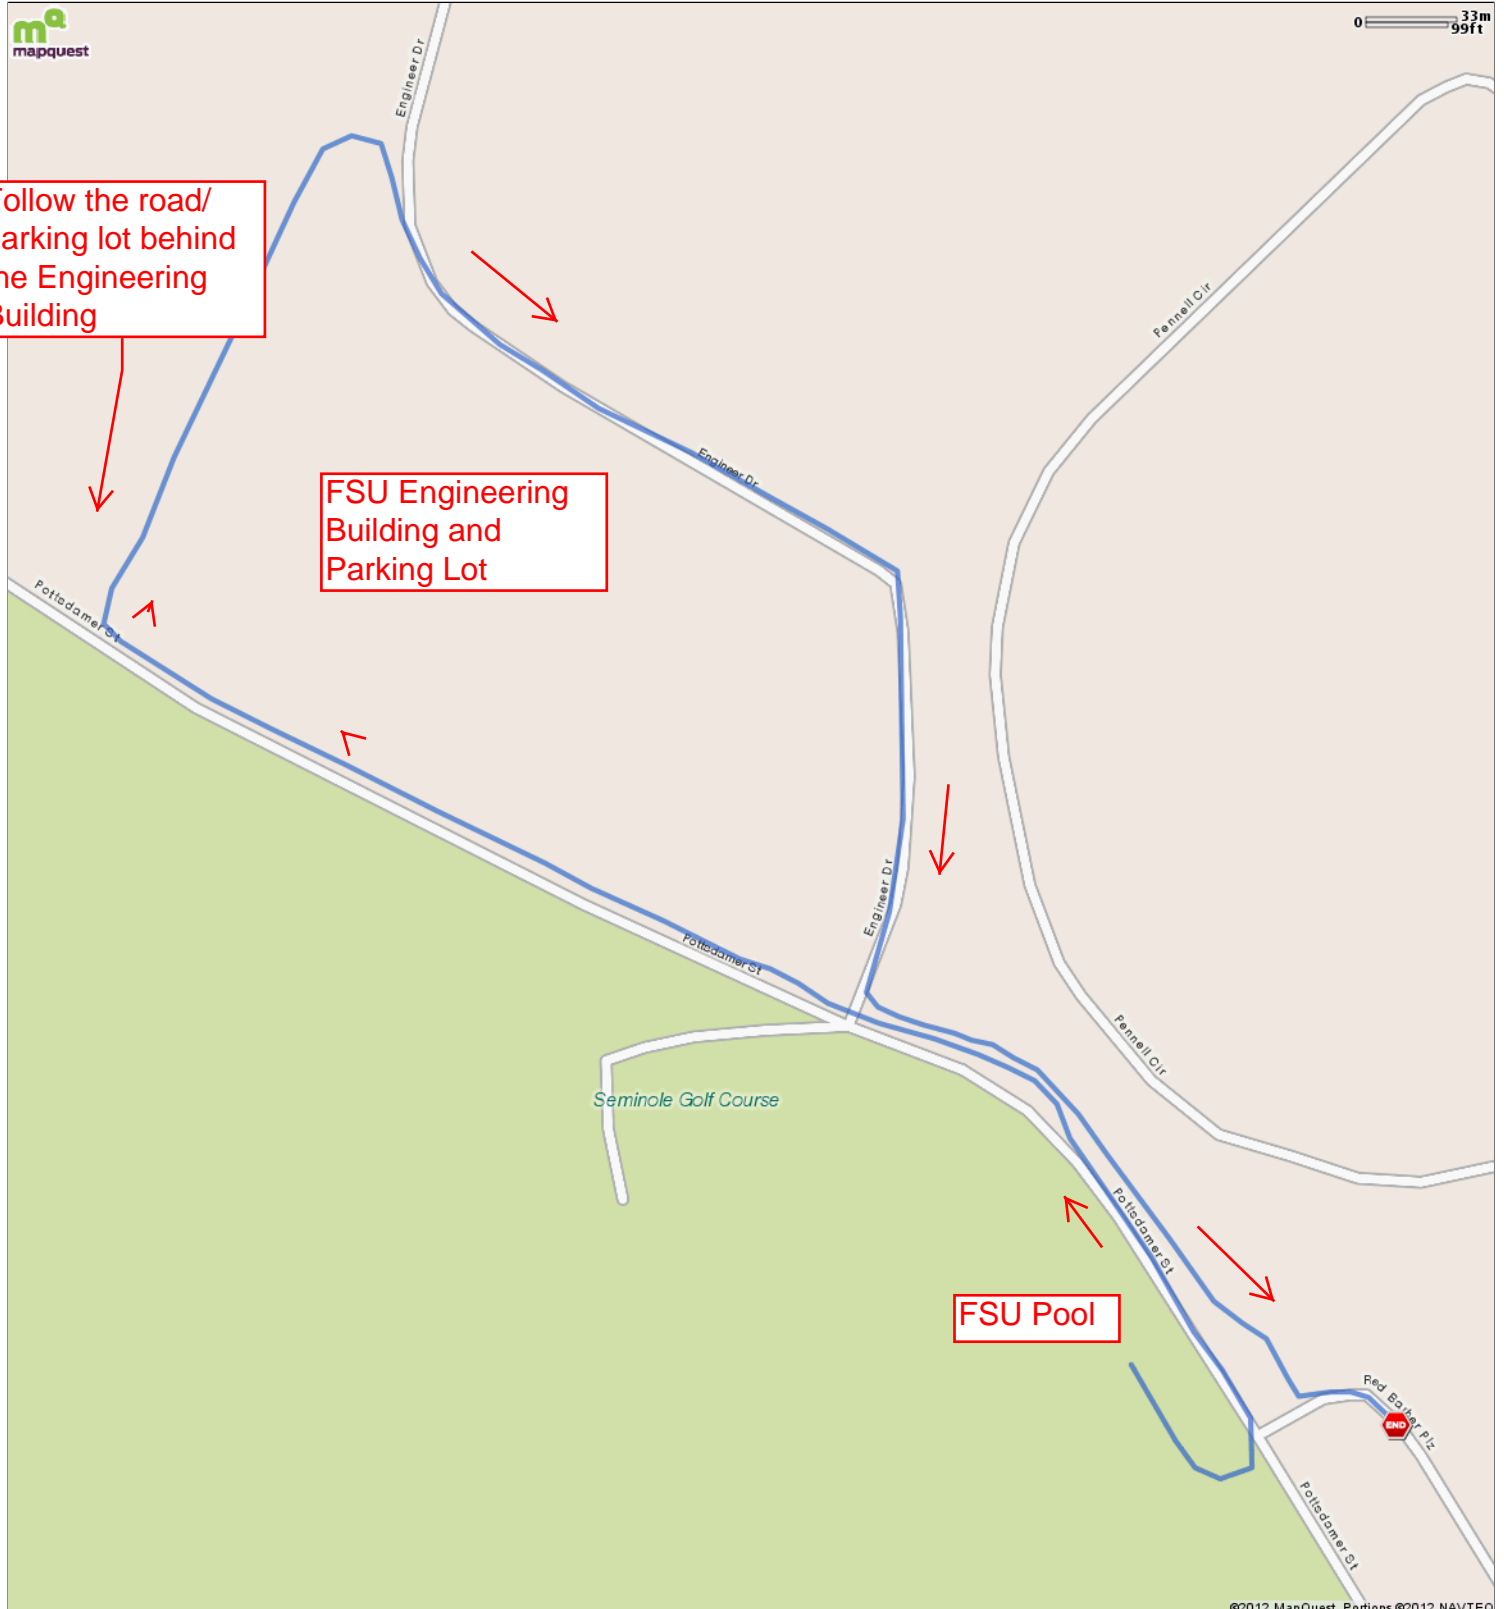

11-15 yr old and Adult Run Map

Starts In Tallahassee, Florida

0.88 miles

Elevation: 128ft Max, 85ft Min, +49ft Ascent, -56ft Descent, Max Climb < 3 %

Follow the road/
parking lot behind
the Engineering
Building

FSU Engineering
Building and
Parking Lot

FSU Pool

Description

©2012 MapQuest Portions ©2012 NAVTEQ

11-15 yr old and Adult Run Map

Starts In Tallahassee, Florida

Notes		
AT	FOR	NOTES
0.88 mi.	<input type="checkbox"/>	

Notes		
AT	FOR	NOTES

11-15 yr old and Adult Run Map

Starts In Tallahassee, Florida

Notes		
AT	FOR	NOTES
		This segment shows 0.46 mi. (2,425 ft.) of your route.

Notes		
AT	FOR	NOTES
0.88 mi.	<input type="checkbox"/>	This segment shows 0.44 mi. (2,323 ft.) of your route.