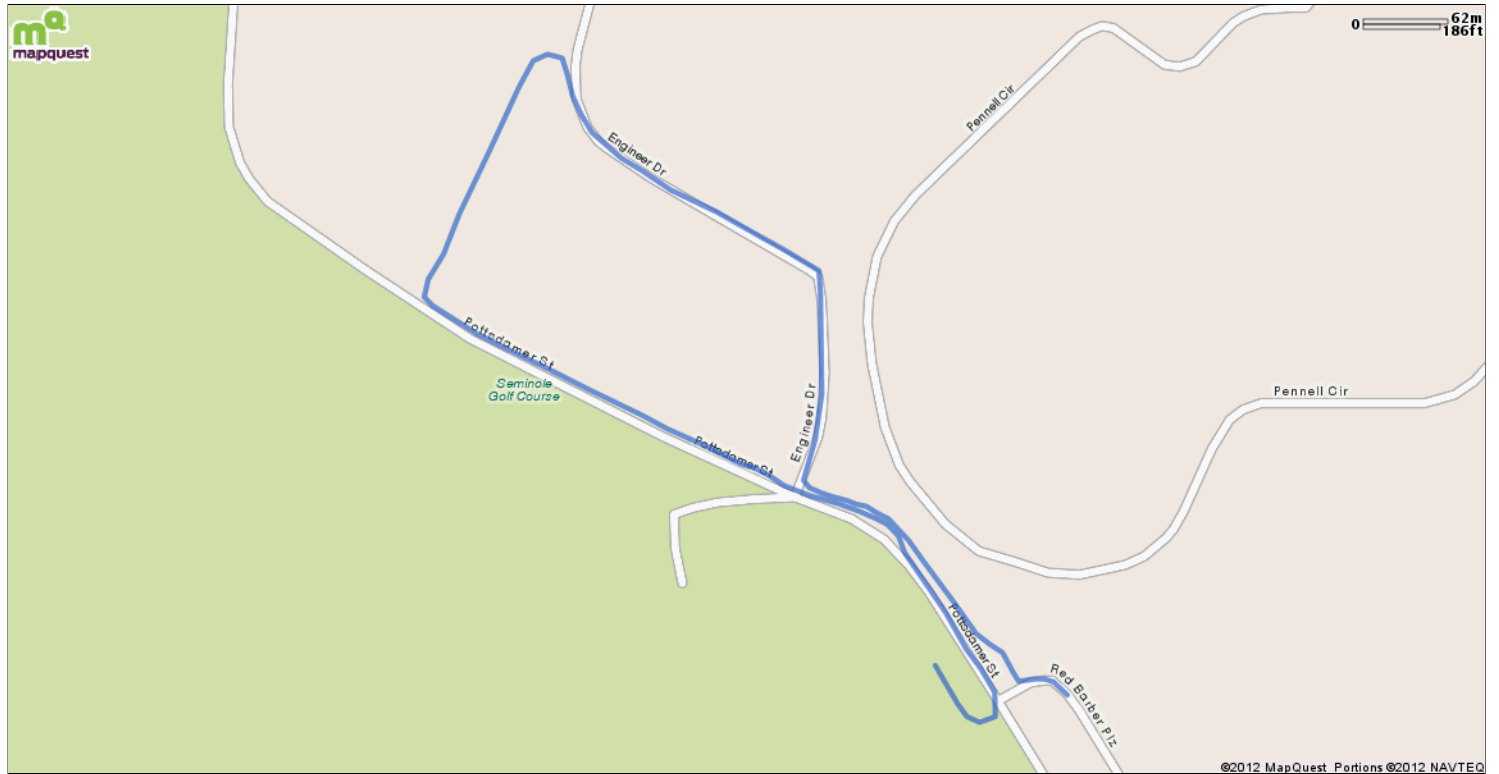

11-15 yr old and Adult Run Map

Starts In Tallahassee, Florida

0.88 miles

Elevation: 128ft Max, 85ft Min, +49ft Ascent, -56ft Descent, Max Climb < 3 %

Follow the road/
parking lot behind
the Engineering
Building

FSU Engineering
Building and
Parking Lot

FSU Pool

Description

©2012 MapQuest Portions ©2012 NAVTEQ

11-15 yr old and Adult Run Map

Starts In Tallahassee, Florida

Notes		
AT	FOR	NOTES
0.88 mi.	<input type="checkbox"/>	

Notes		
AT	FOR	NOTES

11-15 yr old and Adult Run Map

Starts In Tallahassee, Florida

Notes		
AT	FOR	NOTES
		This segment shows 0.46 mi. (2,425 ft.) of your route.

Notes		
AT	FOR	NOTES
0.88 mi.	<input type="checkbox"/>	This segment shows 0.44 mi. (2,323 ft.) of your route.