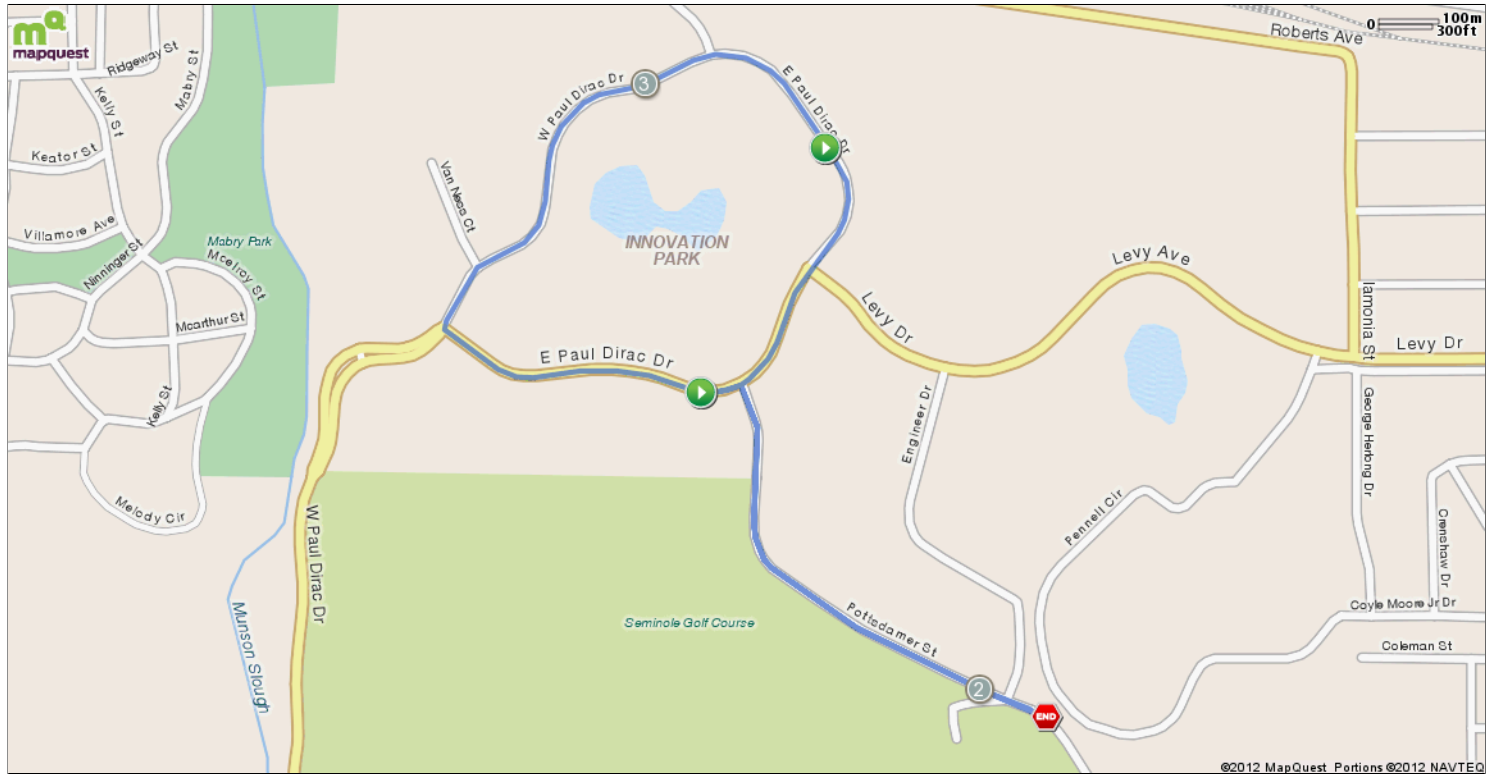

# 11-15 and Adult Bike Map

Starts In Tallahassee, Florida

Notes			
AT	FOR	NOTES	
START	523ft	Head <b>northwest</b> on <b>Pottsdamer St</b> toward <b>Famu Fs</b>	
		Stop	
0.1 mi.	386ft	Head <b>northwest</b> on <b>Pottsdamer St</b> toward <b>Famu Fs</b>	
0.17 mi.	1647ft	Head <b>northwest</b> on <b>Pottsdamer St</b> toward <b>E Paul Dirac Dr</b>	
0.48 mi.	643ft	Turn right onto <b>E Paul Dirac Dr</b>	
This segment shows 0.5 mi. (2,631 ft.) of your route.			

Notes			
AT	FOR	NOTES	
0.61 mi.	2804ft	Head <b>northeast</b> on <b>E Paul Dirac Dr</b> toward <b>Levy Ave</b>	
1.14 mi.	835ft	Head <b>south</b> on <b>W Paul Dirac Dr</b> toward <b>Van Ness Ct</b>	
1.3 mi.	45ft	Head <b>south</b> toward <b>E Paul Dirac Dr</b>	
1.3 mi.	1455ft	Turn left onto <b>E Paul Dirac Dr</b>	
1.58 mi.	204ft	Head <b>east</b> on <b>E Paul Dirac Dr</b> toward <b>Pottsdamer St</b>	
This segment shows 1.12 mi. (5,902 ft.) of your route.			

# 11-15 and Adult Bike Map

Starts In Tallahassee, Florida

Notes			
AT	FOR	NOTES	
1.62 mi.		2502ft	Turn right onto <b>Pottsdamer St</b>
2.09 mi.		2502ft	Head <b>northwest</b> on <b>Pottsdamer St</b> toward <b>Famu FsU</b>
2.57 mi.		53ft	Turn right onto <b>E Paul Dirac Dr</b>
2.58 mi.		1324ft	Head <b>northeast</b> on <b>E Paul Dirac Dr</b> toward <b>Levy Ave</b>
2.83 mi.		1881ft	Head <b>northwest</b> on <b>E Paul Dirac Dr</b> toward <b>Van Ness Ct</b>
This segment shows 1.32 mi. (6,974 ft.) of your route.			