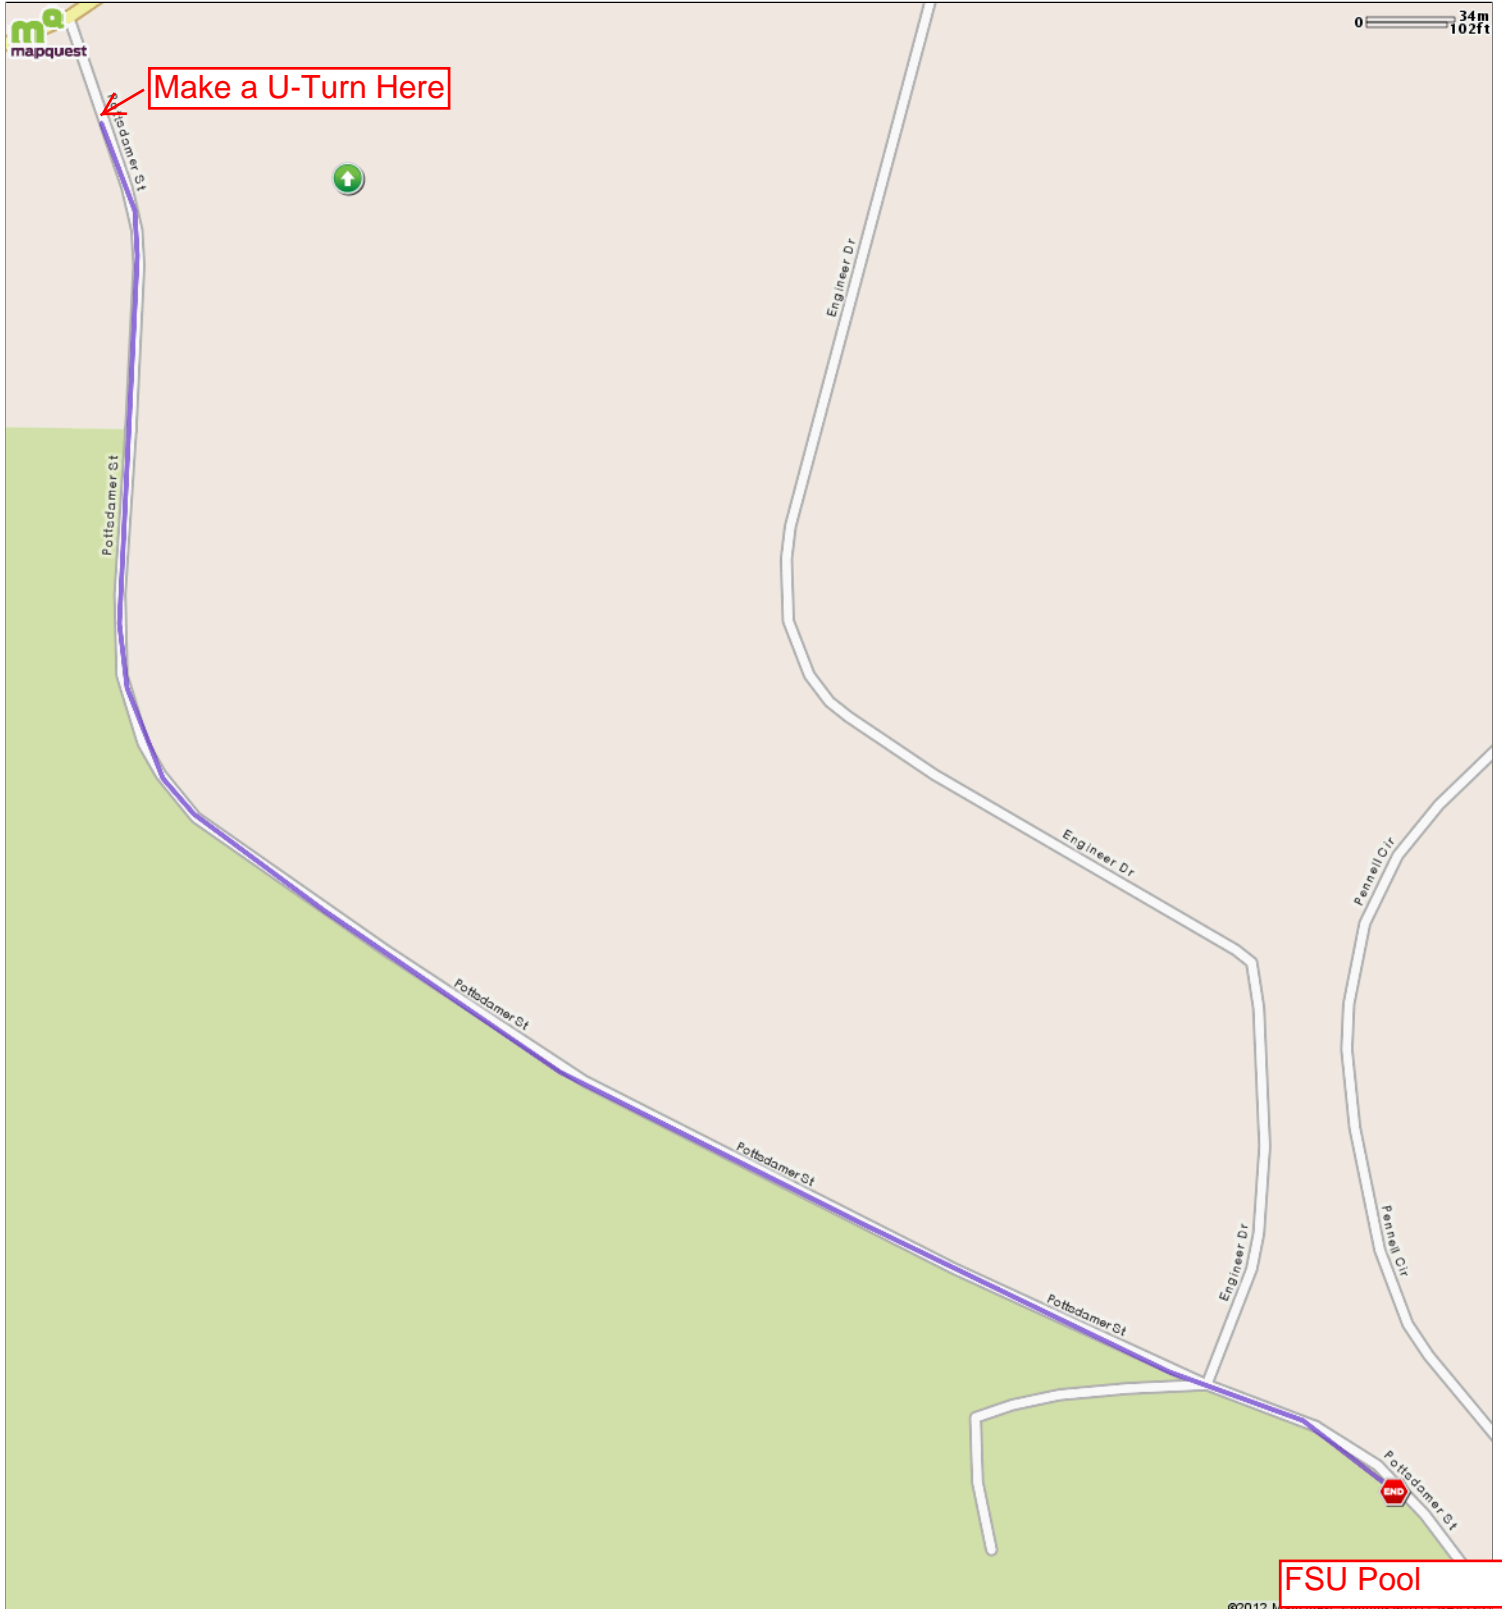

A ride mapped on 02/17/2012

Starts In Tallahassee, Florida

0.94 miles

Elevation: 128ft Max, 85ft Min, +43ft Ascent, -43ft Descent, < 3% Max Climb

Description

©2012 MapMyFitness, Inc. All Rights Reserved. 2012-02-17 10:00:00 AM EST

A ride mapped on 02/17/2012

Starts In Tallahassee, Florida

Notes		
AT	FOR	NOTES
START	 313ft	Head northwest on Pottsdamer St toward Famu Fsu
0.06 mi.	 415ft	Head west on Pottsdamer St toward Famu Fsu
0.14 mi.	 755ft	Head northwest on Pottsdamer St toward E Paul Dirac Dr
0.28 mi.	 1013ft	Head northwest on Pottsdamer St toward E Paul Dirac Dr
		West
0.47 mi.	 1013ft	Head southeast on Pottsdamer St toward Famu Fsu

Notes		
AT	FOR	NOTES
		South
		North
0.66 mi.	 755ft	Head southeast on Pottsdamer St toward Famu Fsu
0.81 mi.	 415ft	Head southeast on Pottsdamer St toward Famu Fsu
0.89 mi.		Head east on Pottsdamer St toward Red Barber Plaza