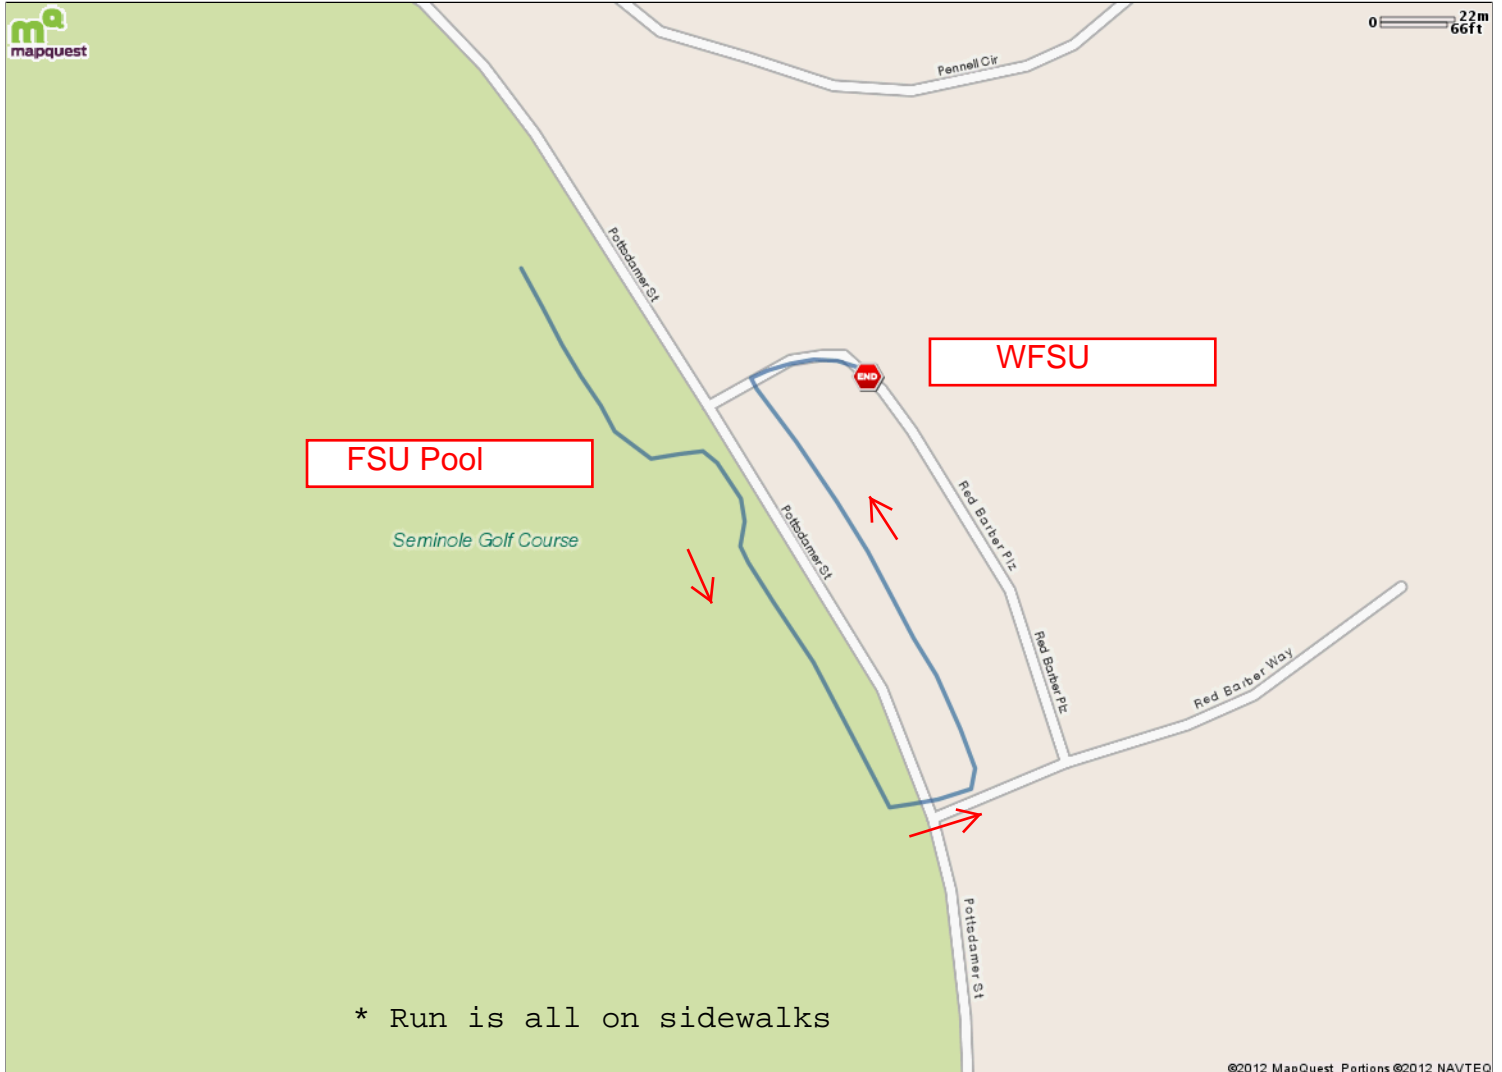

Descent

+20ft -33ft

Max Climb

4.5 %

Climbs

0 22m 66ft

Description

# A run mapped on 02/28/2012

Starts In Tallahassee, Florida

Notes		
AT	FOR	NOTES
0.24 mi.	<input type="checkbox"/>	

Notes		
AT	FOR	NOTES