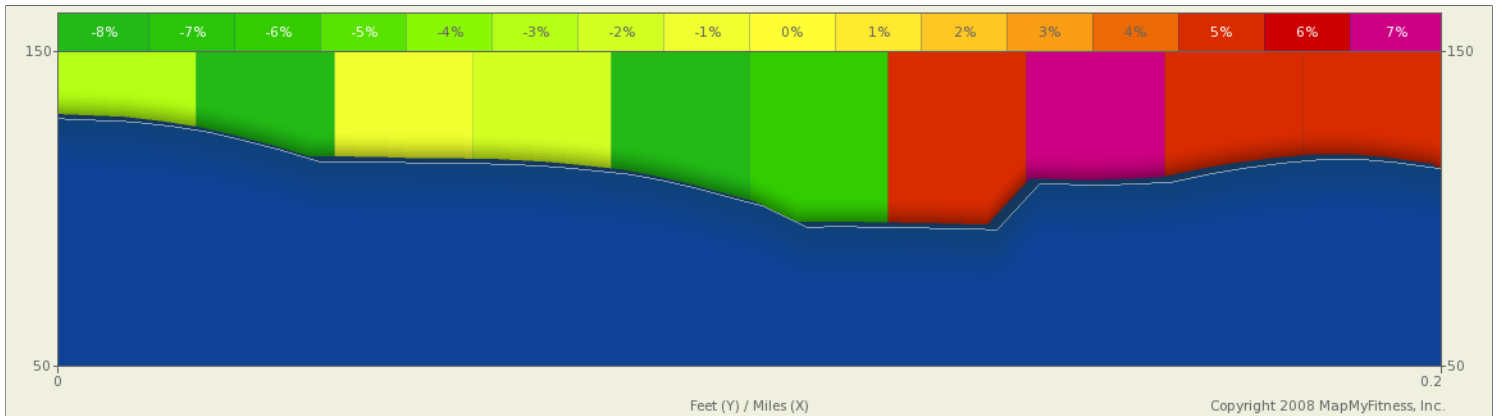

Descent

+20ft -33ft

Max Climb

4.5 %

Climbs

0 22m 66ft

Description