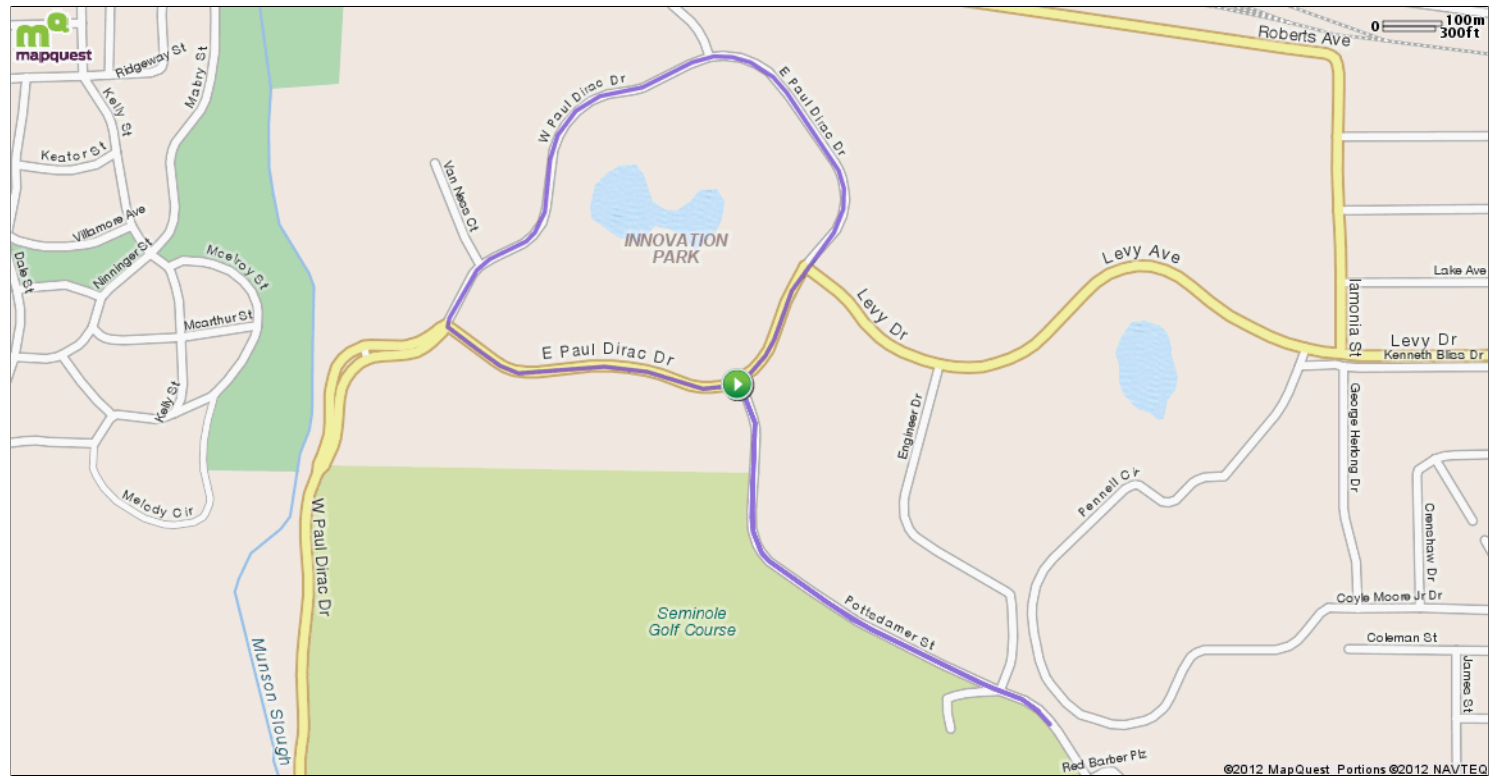

Starts In Tallahassee, Florida

Notes		
AT	FOR	NOTES
START	 271ft	Head northwest on Pottsdamer St toward Famu Fsu
0.05 mi.	 720ft	Head west on Pottsdamer St toward Famu Fsu
0.19 mi.	 650ft	Head northwest on Pottsdamer St toward E Paul Dirac Dr
0.31 mi.	 361ft	Head northwest on Pottsdamer St toward E Paul Dirac Dr
0.38 mi.	 567ft	Head north on Pottsdamer St toward E Paul Dirac Dr
0.49 mi.	 13ft	Head northwest on Pottsdamer St toward E Paul Dirac Dr
0.49 mi.	 1045ft	Turn right onto E Paul Dirac Dr
0.69 mi.	 781ft	Head north on E Paul Dirac Dr

A ride mapped on 02/28/2012

Starts In Tallahassee, Florida

Notes			
AT	FOR	NOTES	
START	271ft	Head northwest on Pottsdamer St toward Famu FsU	
0.05 mi.	720ft	Head west on Pottsdamer St toward Famu FsU	
0.19 mi.	650ft	Head northwest on Pottsdamer St toward E Paul Dirac Dr	
0.31 mi.	361ft	Head northwest on Pottsdamer St toward E Paul Dirac Dr	
0.38 mi.	567ft	Head north on Pottsdamer St toward E Paul Dirac Dr	
0.49 mi.	13ft	Head northwest on Pottsdamer St toward E Paul Dirac Dr	
This segment shows 0.49 mi. (2,582 ft.) of your route.			

Notes			
AT	FOR	NOTES	
0.49 mi.	1045ft	Turn right onto E Paul Dirac Dr	
0.69 mi.	781ft	Head north on E Paul Dirac Dr	
0.83 mi.	994ft	Head northwest on E Paul Dirac Dr toward Van Ness Ct	
1.02 mi.	1178ft	Head southwest on W Paul Dirac Dr toward Van Ness Ct	
1.25 mi.	326ft	Head southwest on W Paul Dirac Dr toward E Paul Dirac Dr	
1.31 mi.	205ft	Turn left onto E Paul Dirac Dr	
1.35 mi.	943ft	Head southeast on E Paul Dirac Dr	
1.53 mi.	509ft	Head east on E Paul Dirac Dr toward Pottsdamer St	
1.62 mi.		Turn right onto Pottsdamer St	
This segment shows 1.64 mi. (8,651 ft.) of your route.			