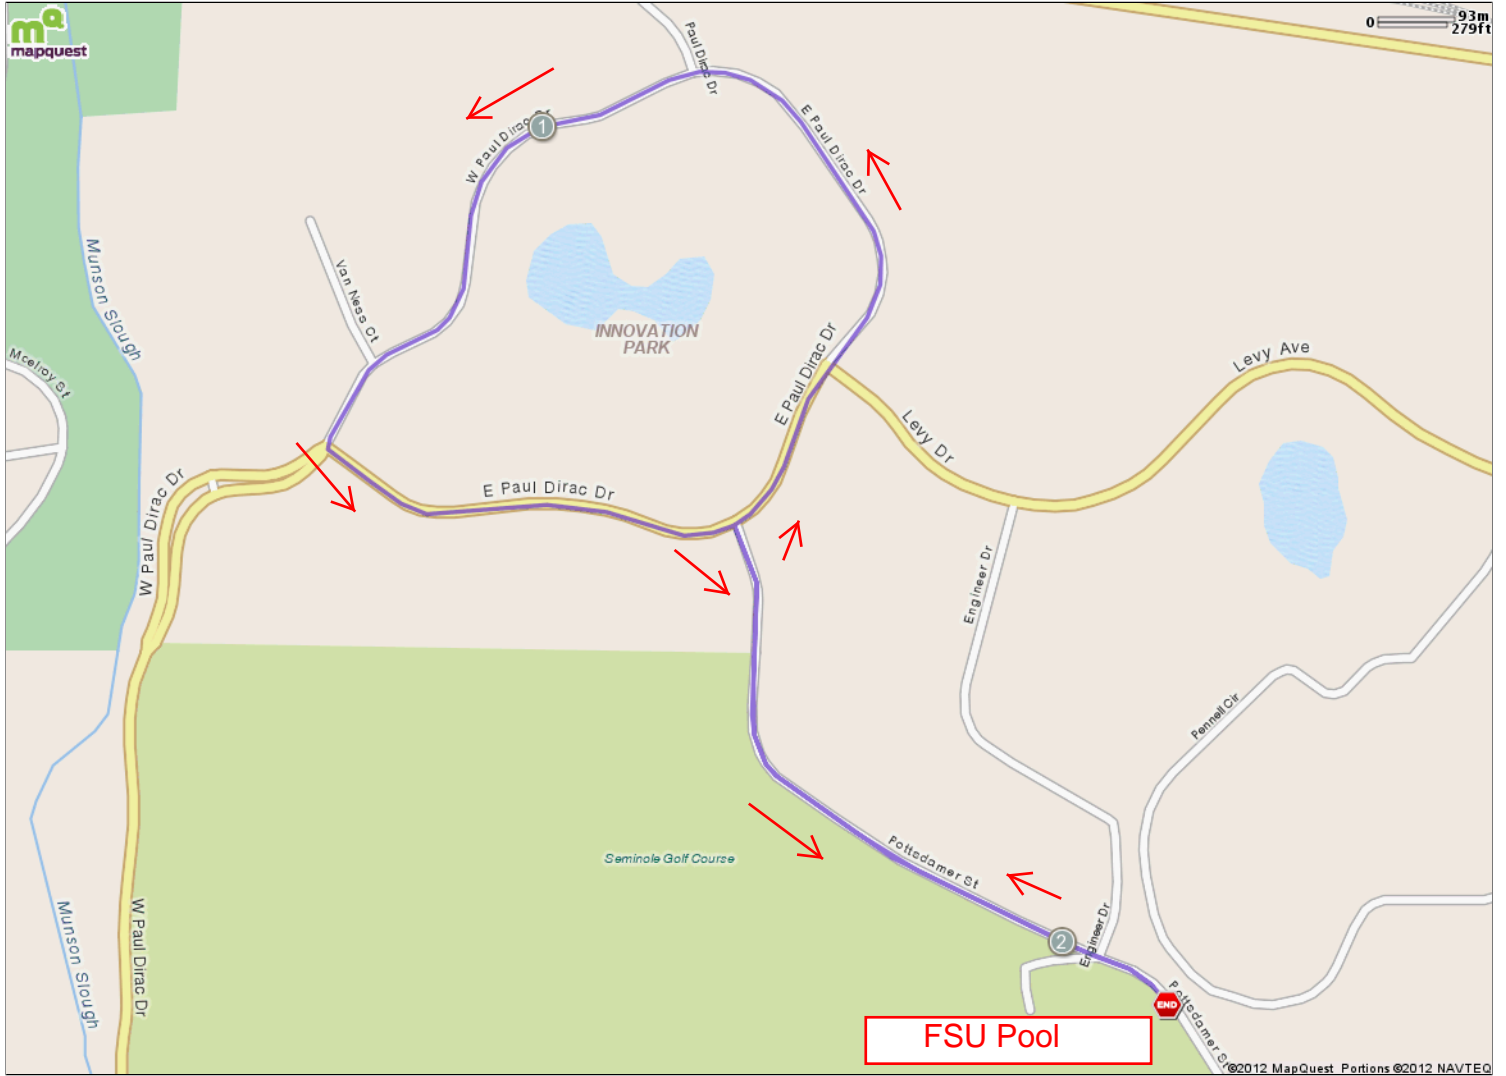

A ride mapped on 02/28/2012

Starts In Tallahassee, Florida

2.12 miles

Tallahassee YTS 7-10 Bike

Elevation: 128ft Max, 85ft Min, +66ft Ascent, -66ft Descent, Max Climb < 3%

Description

A ride mapped on 02/28/2012

Starts In Tallahassee, Florida

Notes		
AT	FOR	NOTES
START	 271ft	Head northwest on Pottsdamer St toward Famu Fsu
0.05 mi.	 720ft	Head west on Pottsdamer St toward Famu Fsu
0.19 mi.	 650ft	Head northwest on Pottsdamer St toward E Paul Dirac Dr
0.31 mi.	 361ft	Head northwest on Pottsdamer St toward E Paul Dirac Dr
0.38 mi.	 567ft	Head north on Pottsdamer St toward E Paul Dirac Dr
0.49 mi.	 13ft	Head northwest on Pottsdamer St toward E Paul Dirac Dr
0.49 mi.	 1045ft	Turn right onto E Paul Dirac Dr
0.69 mi.	 781ft	Head north on E Paul Dirac Dr

A ride mapped on 02/28/2012

Starts In Tallahassee, Florida

Notes			
AT	FOR	NOTES	
START	271ft	Head northwest on Pottsdamer St toward Famu FsU	
0.05 mi.	720ft	Head west on Pottsdamer St toward Famu FsU	
0.19 mi.	650ft	Head northwest on Pottsdamer St toward E Paul Dirac Dr	
0.31 mi.	361ft	Head northwest on Pottsdamer St toward E Paul Dirac Dr	
0.38 mi.	567ft	Head north on Pottsdamer St toward E Paul Dirac Dr	
0.49 mi.	13ft	Head northwest on Pottsdamer St toward E Paul Dirac Dr	
This segment shows 0.49 mi. (2,582 ft.) of your route.			

Notes			
AT	FOR	NOTES	
0.49 mi.	1045ft	Turn right onto E Paul Dirac Dr	
0.69 mi.	781ft	Head north on E Paul Dirac Dr	
0.83 mi.	994ft	Head northwest on E Paul Dirac Dr toward Van Ness Ct	
1.02 mi.	1178ft	Head southwest on W Paul Dirac Dr toward Van Ness Ct	
1.25 mi.	326ft	Head southwest on W Paul Dirac Dr toward E Paul Dirac Dr	
1.31 mi.	205ft	Turn left onto E Paul Dirac Dr	
1.35 mi.	943ft	Head southeast on E Paul Dirac Dr	
1.53 mi.	509ft	Head east on E Paul Dirac Dr toward Pottsdamer St	
1.62 mi.		Turn right onto Pottsdamer St	
This segment shows 1.64 mi. (8,651 ft.) of your route.			