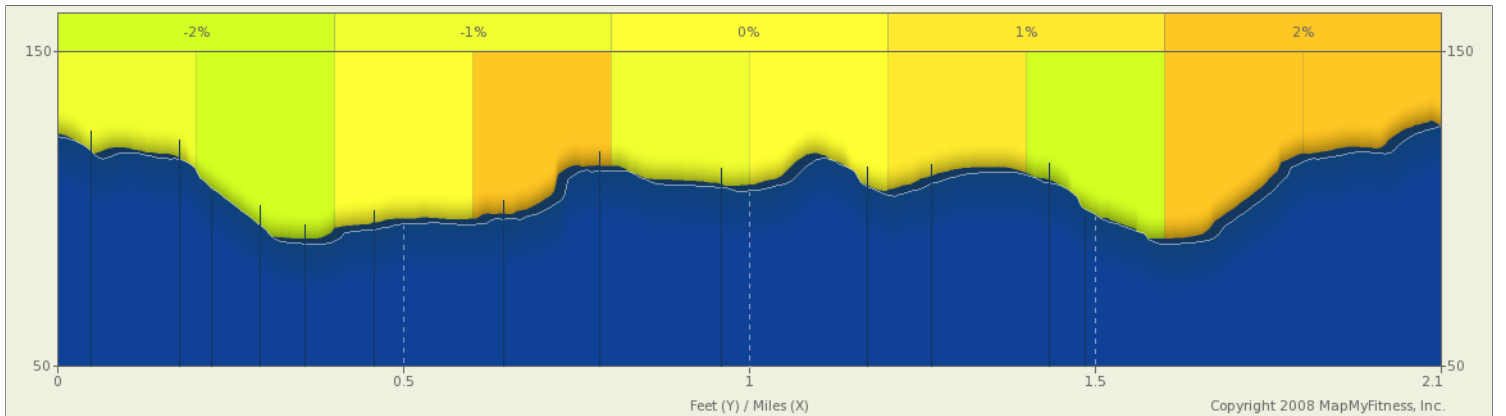

A ride mapped on 02/28/2012

Starts In Tallahassee, Florida

2.12 miles

Tallahassee YTS 7-10 Bike

Elevation: 128ft Max, 85ft Min, +66ft Ascent, -66ft Descent, Max Climb < 3%

Description

A ride mapped on 02/28/2012