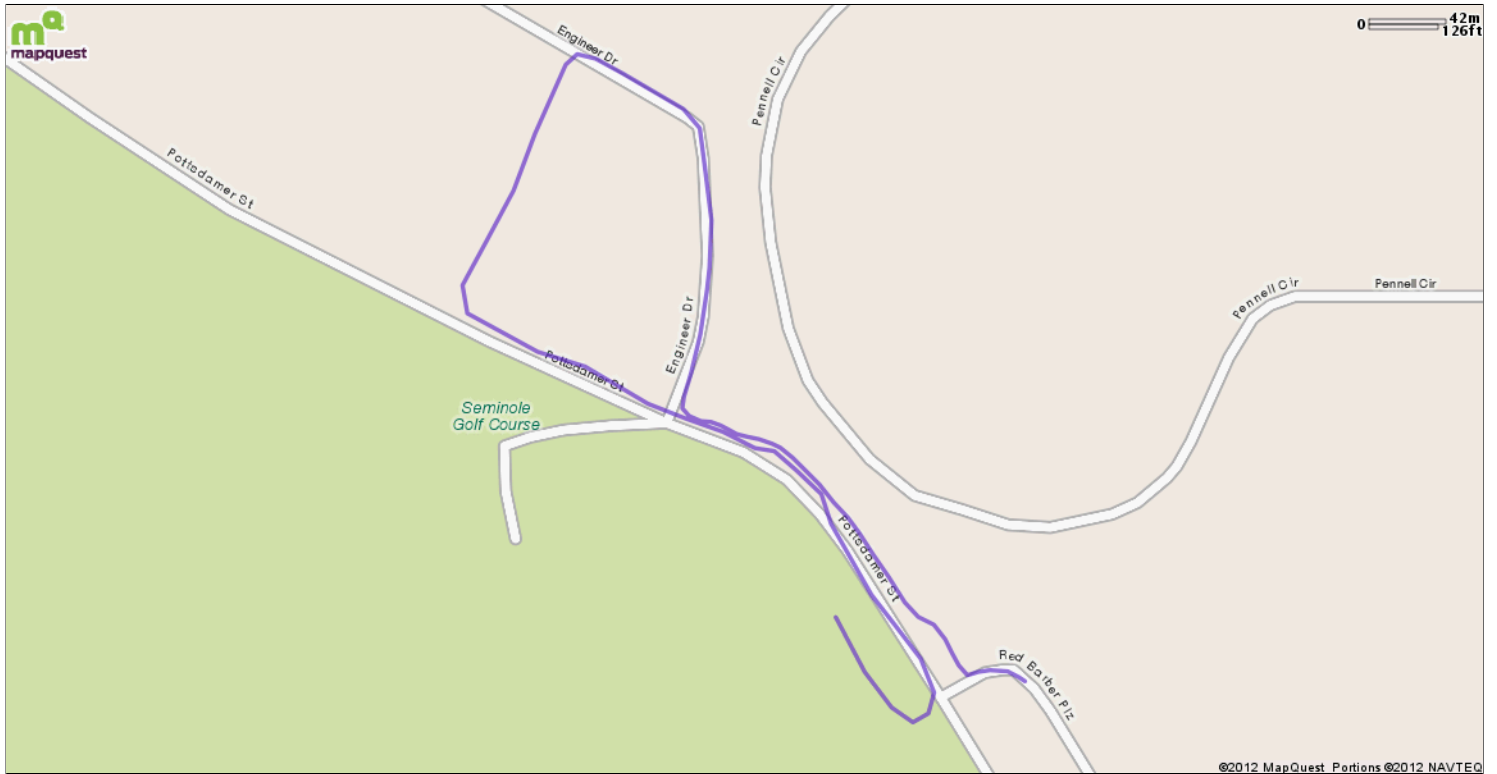

YTS 7 to 10 year old Run

Starts In Tallahassee, Florida

Notes		
AT	FOR	NOTES
		Stop

Notes		
AT	FOR	NOTES

YTS 7 to 10 year old Run

Starts In Tallahassee, Florida

Notes		
AT	FOR	NOTES
		This segment shows 0.32 mi. (1,686 ft.) of your route.

Notes		
AT	FOR	NOTES
		Stop
0.63 mi.	<input type="checkbox"/>	
		This segment shows 0.31 mi. (1,657 ft.) of your route.