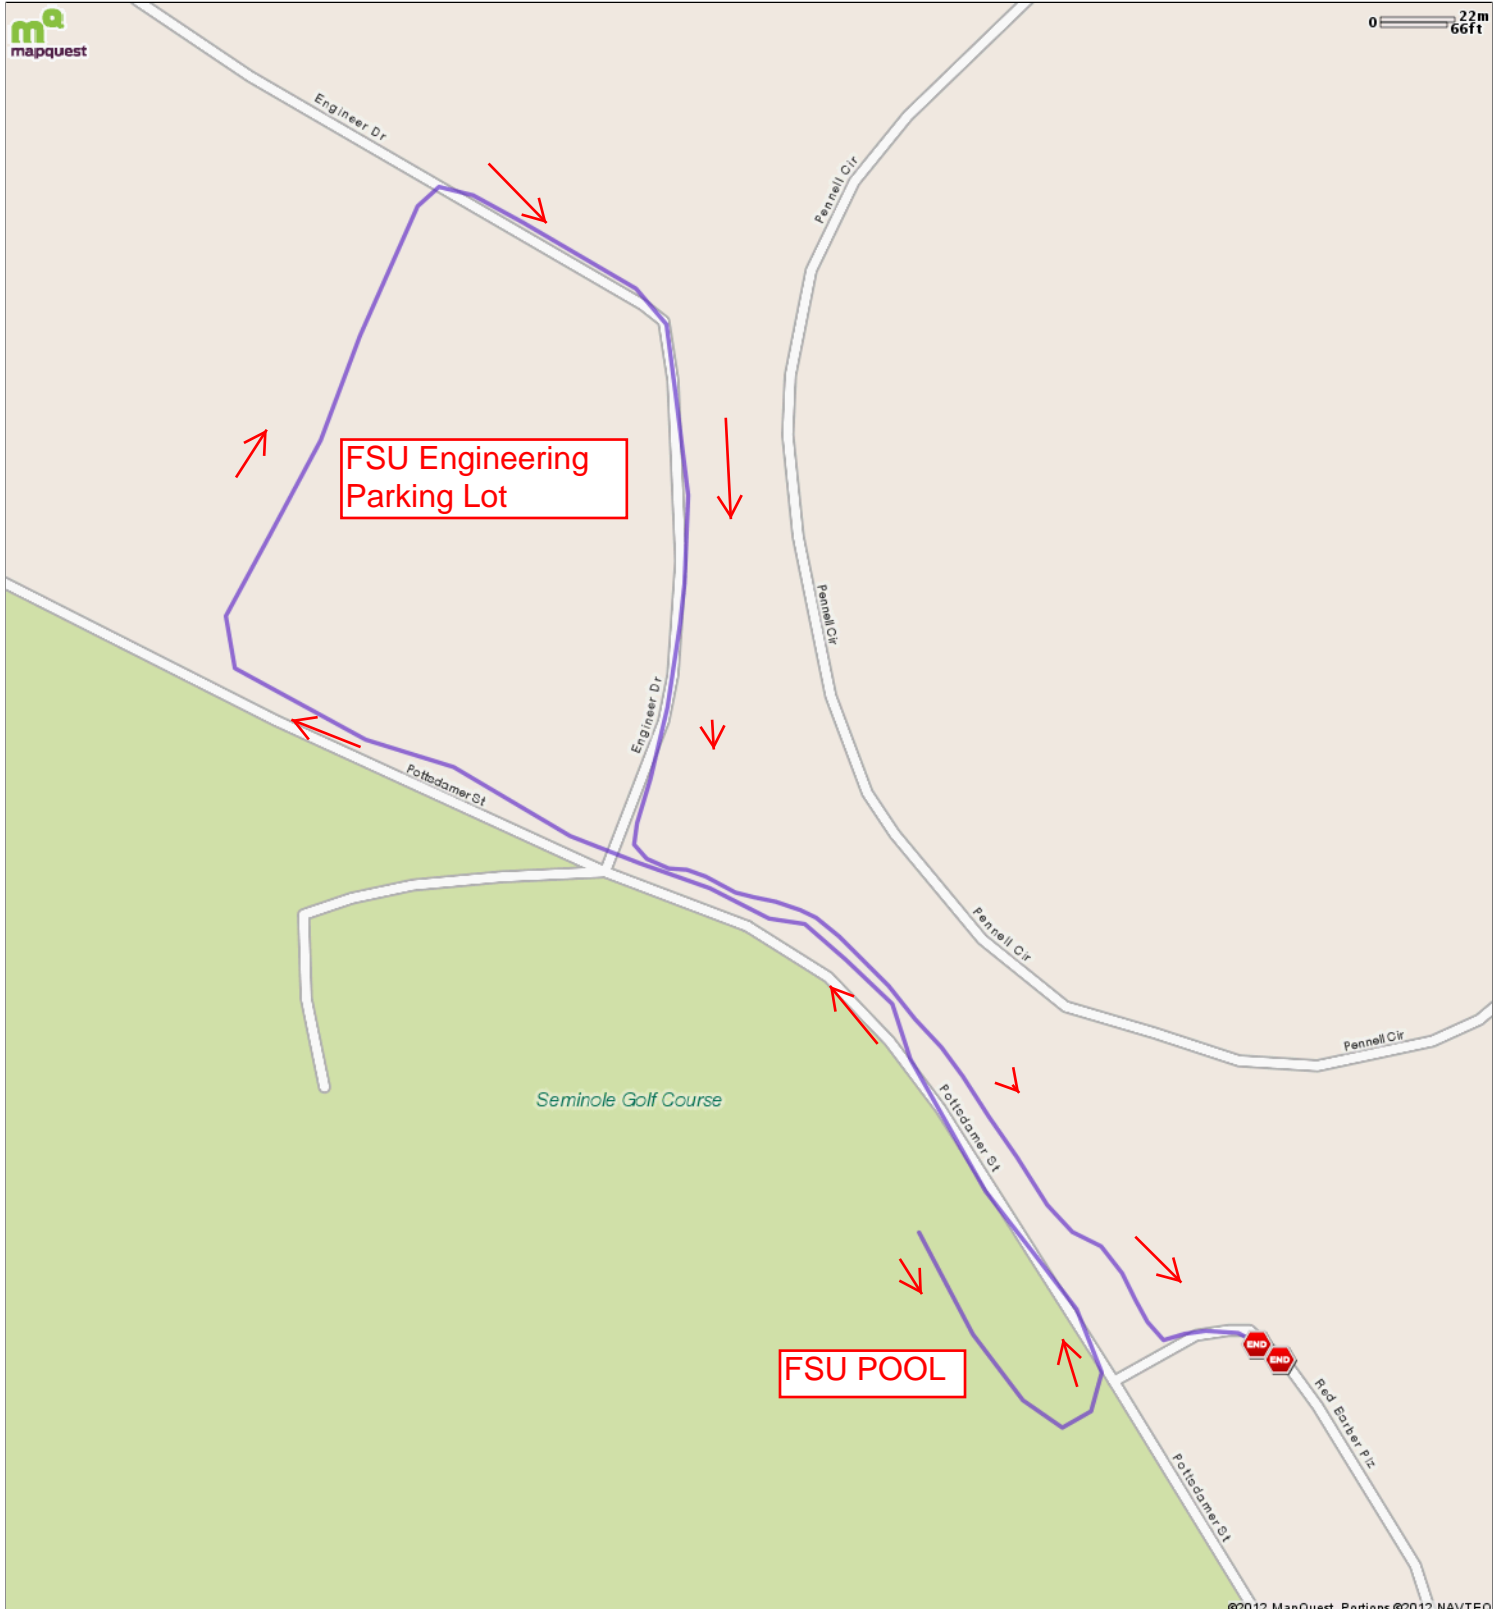

YTS 7 to 10 year old Run

Starts In Tallahassee, Florida

0.63 miles

Elevation **131ft** Max **85ft** Min **+52ft** Ascent **-62ft** Descent **< 3 %** Max Climb

©2012 MapQuest. Portions ©2012 NAVTEQ

Description

YTS 7 to 10 year old Run

Starts In Tallahassee, Florida

Notes		
AT	FOR	NOTES
		Stop

Notes		
AT	FOR	NOTES

YTS 7 to 10 year old Run

Starts In Tallahassee, Florida

Notes		
AT	FOR	NOTES
		This segment shows 0.32 mi. (1,686 ft.) of your route.

Notes		
AT	FOR	NOTES
		Stop
0.63 mi.	<input type="checkbox"/>	
		This segment shows 0.31 mi. (1,657 ft.) of your route.